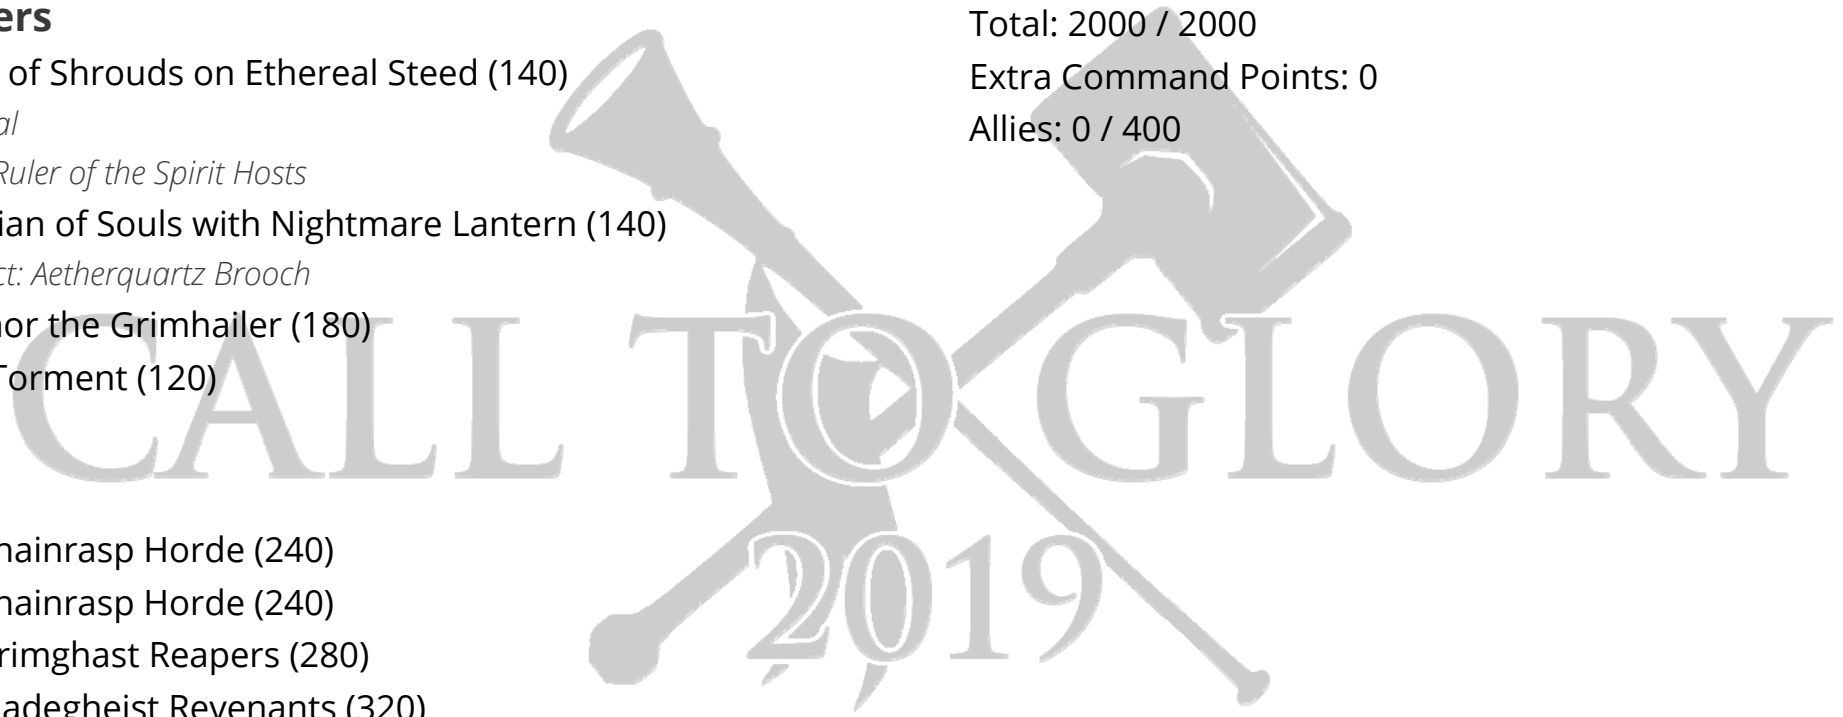

OLIVER PRICE-REEVE

Allegiance: Nighthaunt

Mortal Realm: Hysh

Leaders

Knight of Shrouds on Ethereal Steed (140)

- *General*

- *Trait: Ruler of the Spirit Hosts*

Guardian of Souls with Nightmare Lantern (140)

- *Artefact: Aetherquartz Brooch*

Reikenor the Grimhailer (180)

Spirit Torment (120)

Units

30 x Chainrasp Horde (240)

30 x Chainrasp Horde (240)

20 x Grimghast Reapers (280)

20 x Bladegheist Revenants (320)

Behemoths

Mourngul (300)

Endless Spells

Aethervoid Pendulum (40)

Total: 2000 / 2000

Extra Command Points: 0

Allies: 0 / 400