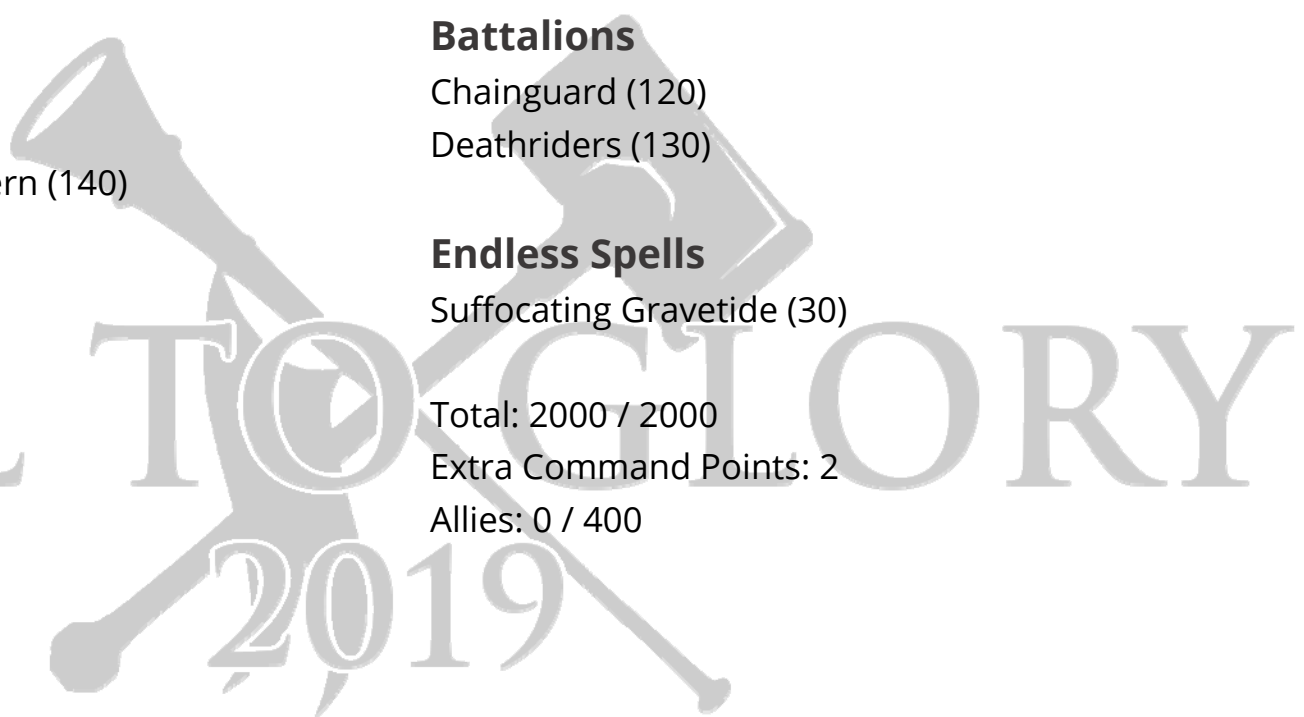

JORDAN WALSCHOTS

Allegiance: Order

Mortal Realm: Ghur

Leaders

Lady Olynder, Mortarch of Grief (240)

- *General*

Guardian of Souls with Nightmare Lantern (140)

- *Infernal Lantern (Artefact): Wychlight Lantern*

Dreadblade Harrow (100)

- *Artefact: Shrieking Blade*

Spirit Torment (120)

- *Artefact: Slitter*

Units

20 x Chainrasp Horde (160)

20 x Chainrasp Horde (160)

5 x Hexwraiths (160)

5 x Hexwraiths (160)

2 x Chainghasts (80)

8 x Glaivewraith Stalkers (120)

Behemoths

Black Coach (280)

Battalions

Chainguard (120)

Deathriders (130)

Endless Spells

Suffocating Gravetide (30)

Total: 2000 / 2000

Extra Command Points: 2

Allies: 0 / 400